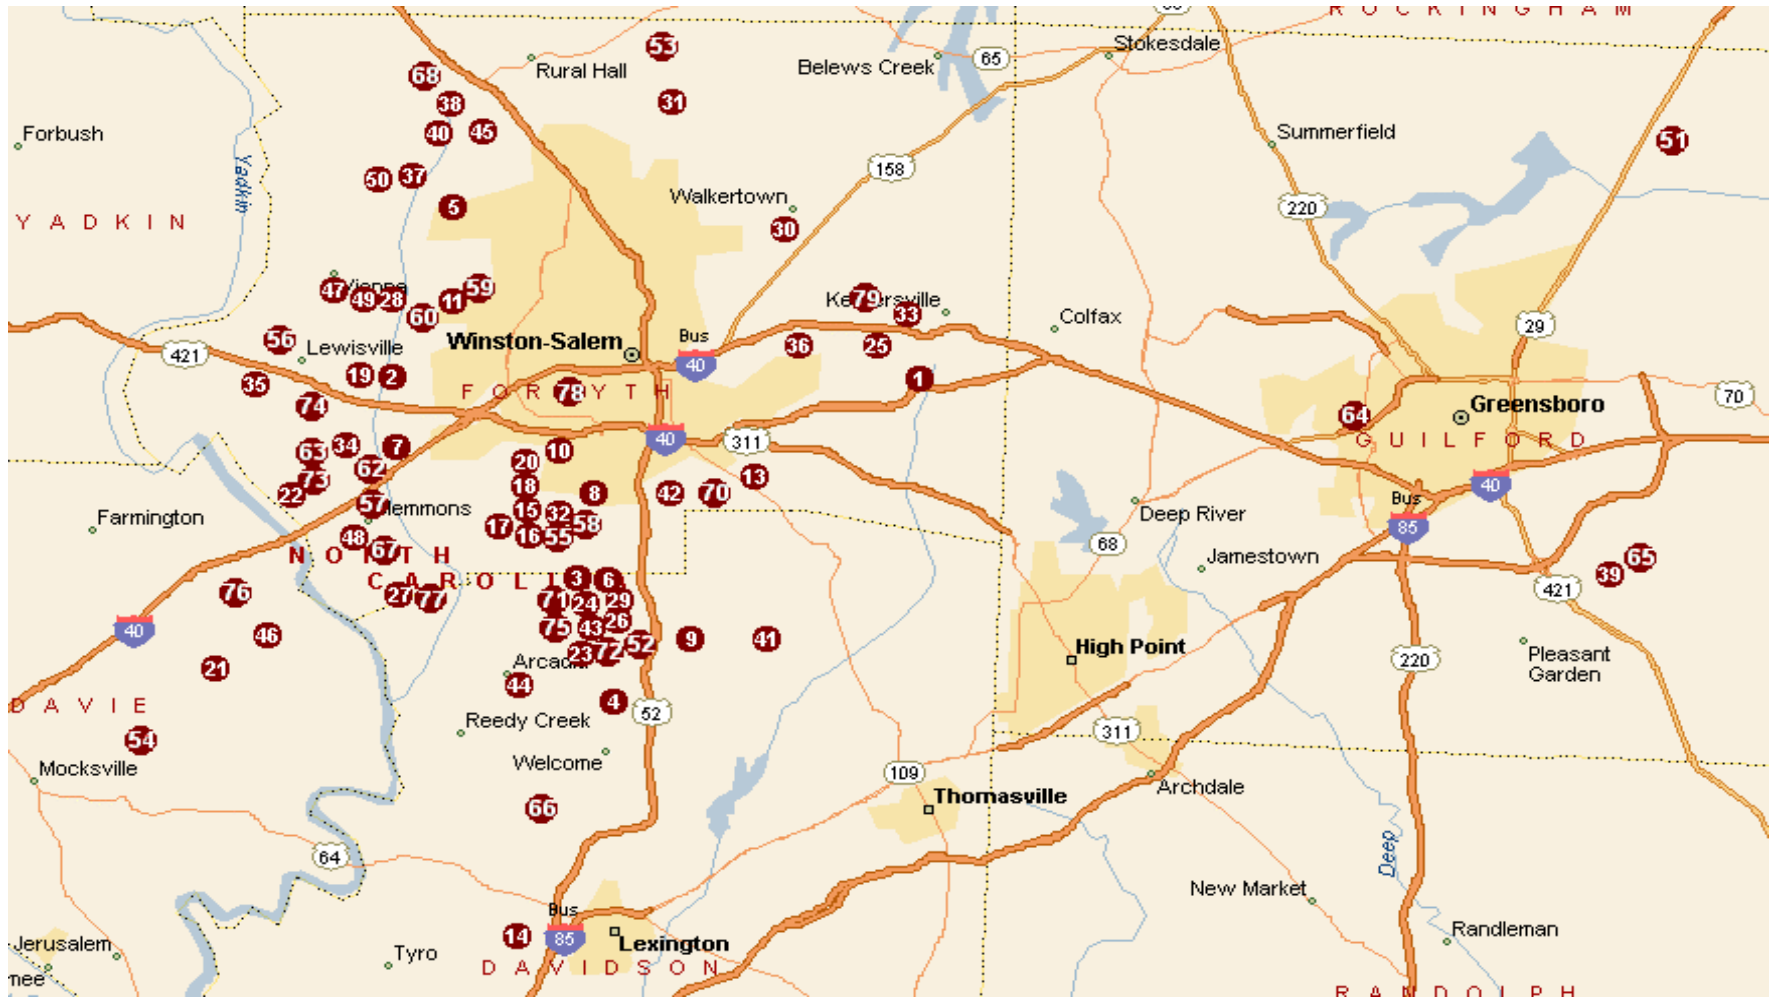

Development Vicinity Map

- | | | | |
|-------------------|-------------------------------|-------------------------|--------------------------------|
| 1 Abbey Park | 20 Ebert Village | 40 Mallard Lakes | 59 Sherwood Forest 15 |
| 2 Arbor Estates | 21 Essex Farm | 41 Meadowlands | 60 Sherwood Forest 18 |
| 3 Arthurs Ridge | 22 Fair Oaks | *** 42 Meredith Woods | 62 Springfield Forest |
| 4 Ashmore Downs | 23 Fox Chase | 43 Merrifield | 63 Springfield Village |
| 5 Bay Creek | 24 Friedburg Place | 44 Monticello | *** 64 St. James Ridge |
| 6 Border Creek | 25 Glen Landing | *** 45 Norwalk Park | 65 Stonebrook Farm |
| 7 Bridgeport | 26 Glenhaven (Townhomes) | 46 Oak Valley | 66 Sunset Ridge |
| 8 Bridgton Place | 27 Graycliff | 47 Olde Fields | 67 Sunny Brook |
| 9 Brushy Creek | 28 H & K Investment | 48 Peppertree | 68 The Bluffs at Riverstone |
| 10 Camden Park | 29 Hidden Creek | 50 Pfafftown Village | 70 The Village at Spring House |
| 11 Camelot | 30 High Knoll | 51 Reedy Fork | 71 Thorncliff |
| 13 Crosslands | 31 Holly Ridge | 52 Reich Farm | 72 Union Pointe |
| 49 Crow Hill | 32 Kaymoor | 53 Ridgecliff | 73 Waterford |
| *** 14 Coble Farm | 33 Kensington Village | 54 Ridgemont | 74 Westland |
| 15 Dar Ridge | 34 Landon Village (Townhomes) | 55 Rierson Farm | 75 Williams Meadow |
| 16 Dar Ridge Park | 35 Lewisville Trails | 56 Riverwood Drive | 76 Windemere Farms |
| 17 Darwick Acres | 37 Lochurst | 57 Rolling Green Forest | 77 Windfield |
| 18 Deerfield | 38 Long Creek Village | 58 Saponi Village | 78 Windsor Oaks |
| 19 Dryden Park | 39 Lynwood Lakes | 36 Sedge Meadow | 79 Windsor Park |

* New Development Coming Soon
 ** New Section / Phase Coming Soon
 *** Proposed New Development