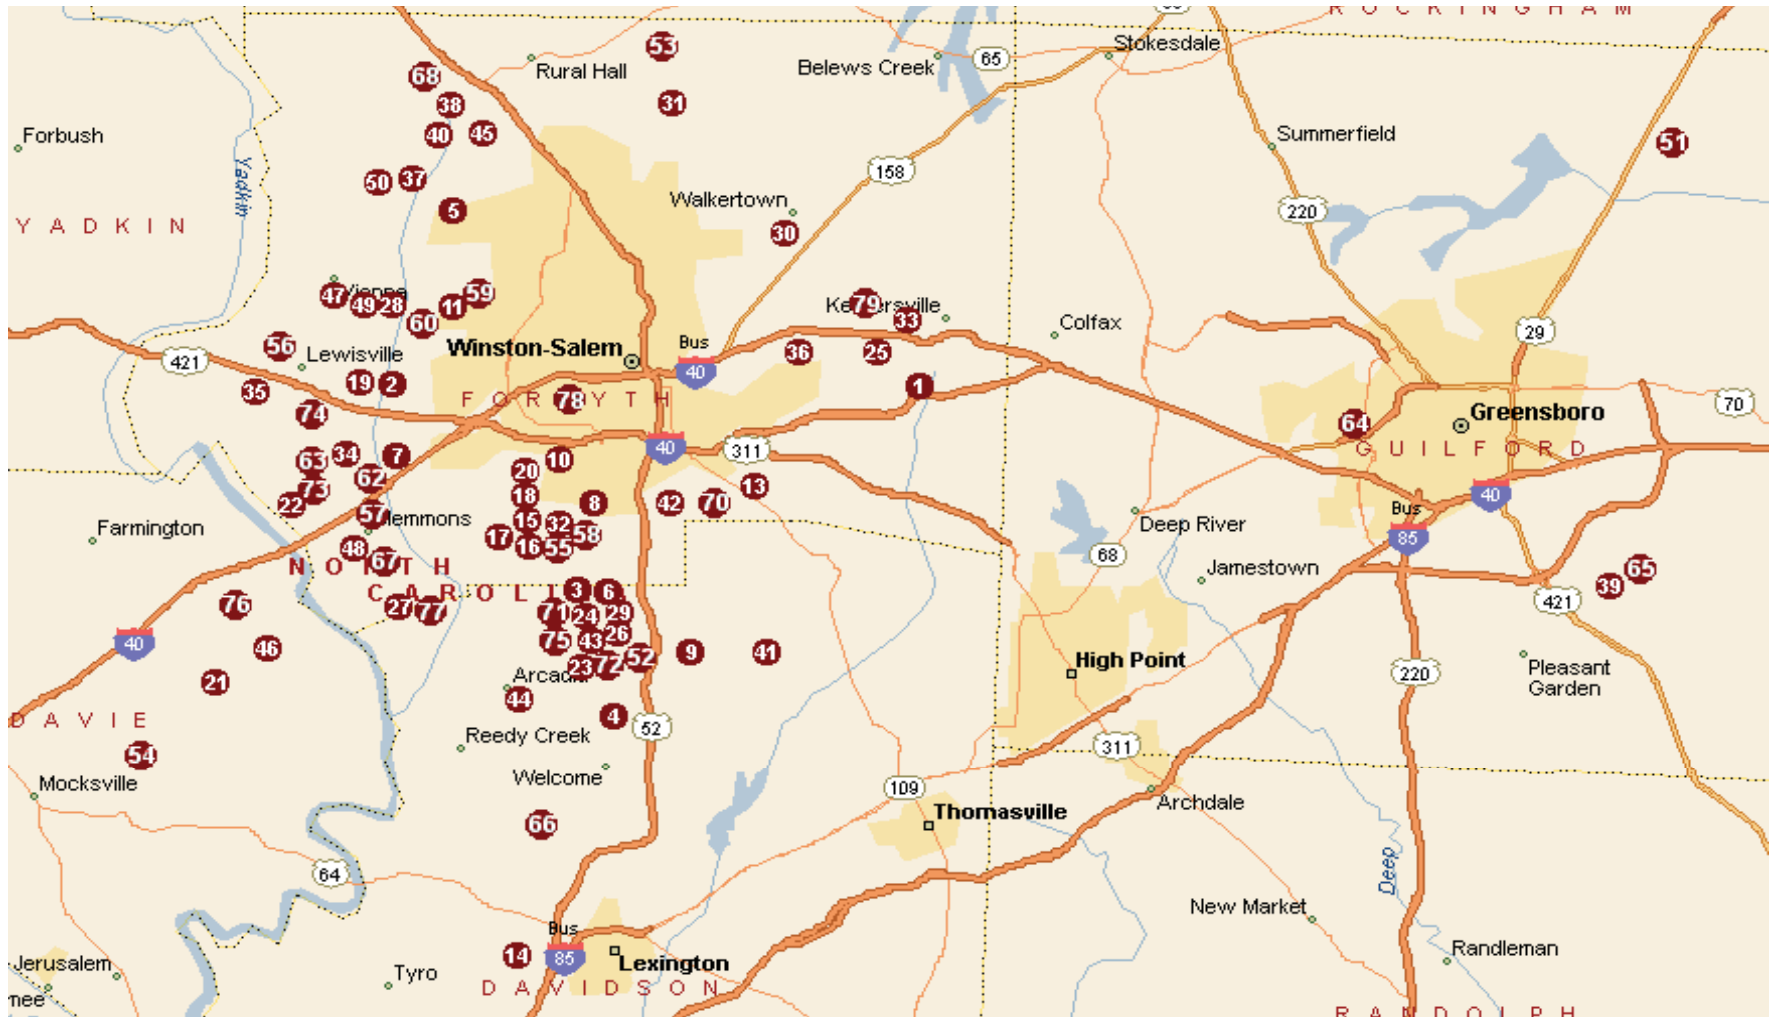

Development Vicinity Map

- | | | | | | | | |
|--------|----------------|----|----------------------------|--------|----------------------|--------|-----------------------------|
| 1 | Abbey Park | 20 | Ebert Village | 39 | Lynwood Lakes | 59 | Sherwood Forest 15 |
| 2 | Arbor Estates | 21 | Essex Farm | 40 | Mallard Lakes | 60 | Sherwood Forest 18 |
| 3 | Arthurs Ridge | 22 | Fair Oaks | 41 | Meadowlands | 62 | Springfield Forest |
| 4 | Ashmore Downs | 23 | Fox Chase | 42 | Meredith Woods | 63 | Springfield Village |
| 5 | Bay Creek | 24 | Friedburg Place | 43 | Merrifield | *** 64 | St. James Ridge |
| 6 | Border Creek | 25 | Glen Landing | 44 | Monticello | 65 | Stonebrook Farm |
| 7 | Bridgeport | 26 | Glenhaven (Townhomes) | *** 45 | Norwalk Park | 66 | Sunset Ridge |
| 8 | Bridgton Place | 27 | Graycliff | 46 | Oak Valley | 67 | Sunny Brook |
| 9 | Brushy Creek | 28 | H & K Investment | 47 | Olde Fields | 68 | The Bluffs at Riverstone |
| 10 | Camden Park | 29 | Hidden Creek | 48 | Peppertree | 70 | The Village at Spring House |
| 11 | Camelot | 30 | High Knoll | 50 | Pfafftown Village | 71 | Thorncliff |
| 13 | Crosslands | 31 | Holly Ridge | 51 | Reedy Fork | 72 | Union Pointe |
| 49 | Crow Hill | 32 | Kaymoor | 52 | Reich Farm | 73 | Waterford |
| *** 14 | Coble Farm | 33 | Kensington Village | 53 | Ridgecliff | 74 | Westland |
| 15 | Dar Ridge | 34 | Landon Village (Townhomes) | 54 | Ridgemont | 75 | Williams Meadow |
| 16 | Dar Ridge Park | 35 | Lewisville Trails | 55 | Rierson Farm | 76 | Windemere Farms |
| 17 | Darwick Acres | 36 | Sedge Meadow | 56 | Riverwood Drive | 77 | Windfield |
| 18 | Deerfield | 37 | Lochurst | 57 | Rolling Green Forest | 78 | Windsor Oaks |
| 19 | Dryden Park | 38 | Long Creek Village | 58 | Saponi Village | 79 | Windsor Park |

* New Development Coming Soon
 ** New Section / Phase Coming Soon
 *** Proposed New Development

Updated 9/28/11